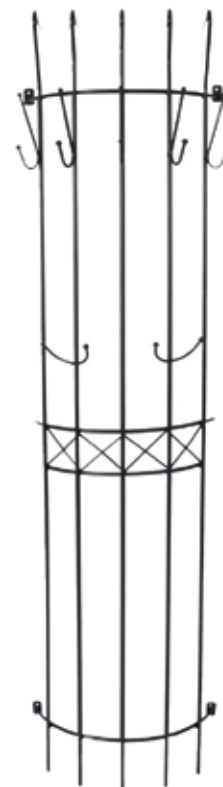

# WIESZAKI ŚCIENNE

GA.8902 ERIC  
50x115cm

GA.8601 WEWA  
60x115cm

GA.8701 MERA  
60x115

GA.8523 TRIO  
40x115cm

GA.8521 MIDI  
40x115cm

GA.8520 LONG  
40x175

GA.8563 NUTY  
55cm

GA.8560 DIPOL  
30cm

GA.8561  
50cm

GA.8562  
70cm

GA.8582 SEGA  
(2 SEGMENTY)  
80x23x43cm