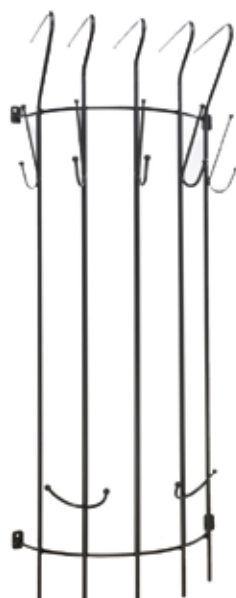

# WIESZAKI ŚCIENNE

GA.8902 ERIC  
50x115cm

GA.8601 WEWA  
60x115cm

GA.8701 MERA  
60x115

GA.8523 TRIO  
40x115cm

GA.8521 MIDI  
40x115cm

GA.8520 LONG  
40x175

GA.8563 NUTY  
55cm