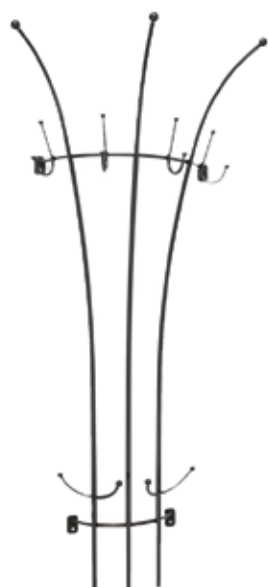

# WIESZAKI ŚCIENNE

GA.8902 ERIC  
50x115cm

GA.8601 WEWA  
60x115cm

GA.8701 MERA  
60x115

GA.8523 TRIO  
40x115cm

GA.8521 MIDI  
40x115cm

GA.8520 LONG  
40x175

GA.8563 NUTY  
55cm