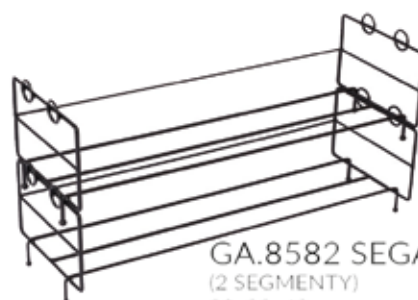

GA.8582 SEGA
(2 SEGMENTY)
80x23x43cm